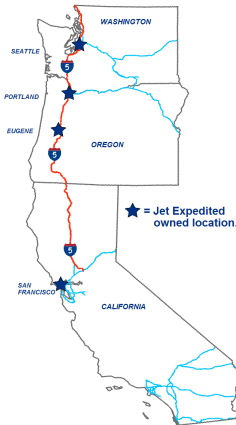

Eugene, Oregon (EUG)

2495 Prairie Road, Suite B
Eugene, OR 97402
(541) 688-0879
eugcs@JetExpedited.com

Portland, Oregon (PDX)

6225 NE 112th Ave.
Portland, OR 97220
FIRMS Code: Y836
(503) 256-3621
pdxcs@JetExpedited.com

San Francisco, California (SFO)

380 Littlefield Ave, Unit B
So. San Francisco, CA 94080
(650) 869-6992
sfocs@JetExpedited.com